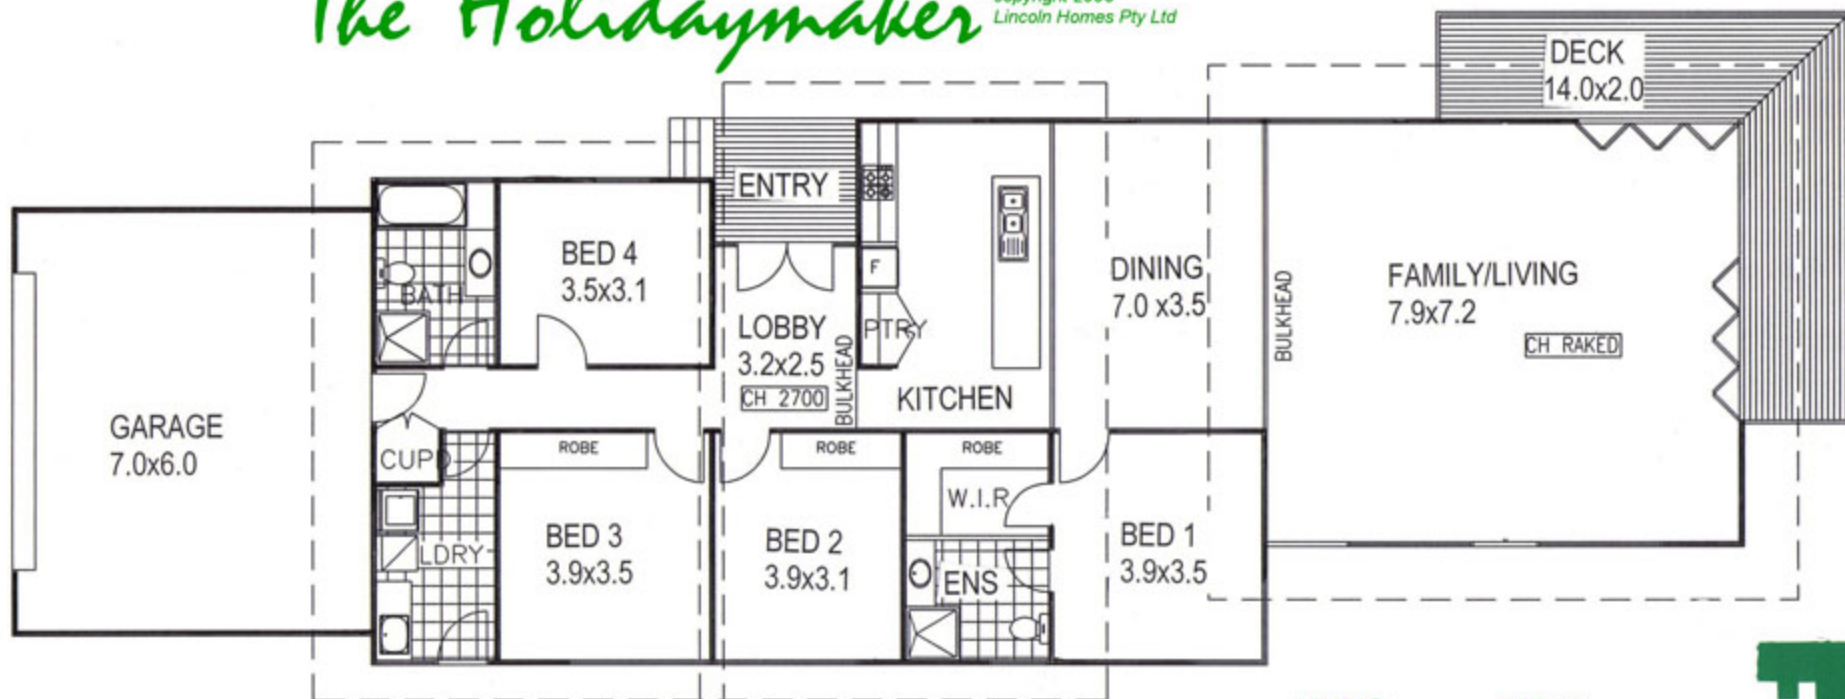

# The Holidaymaker

copyright 2008  
Lincoln Homes Pty Ltd

LIVING 185m2  
GARAGE 43m2  
ENTRY DECK 5m2  
BALCONY 22m2

**TOTAL 255m2**